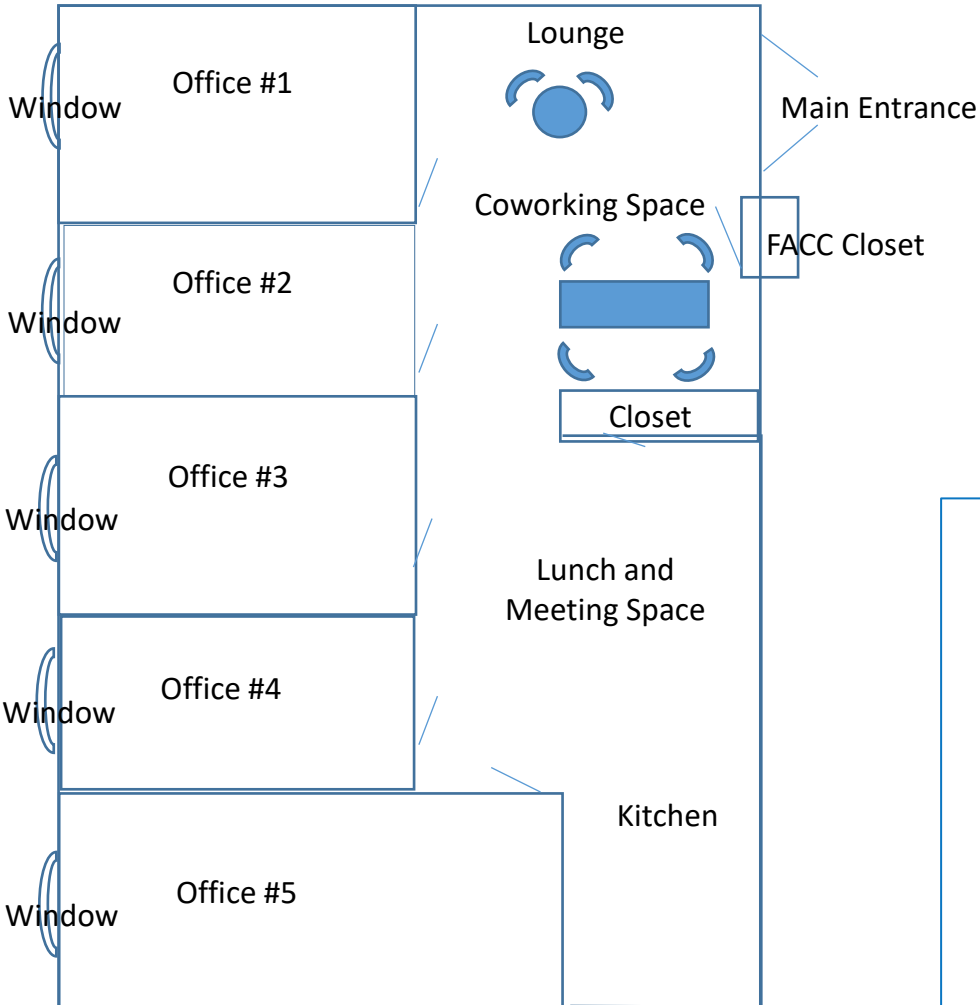

Amenities include

- **Private office** with a large window
- Fully furnished workspace
- 24hr building access
- Wi-Fi
- Short-term coworking space
- Conference call capability (US only)
- Kitchen
- **Virtual offices** (receiving and forwarding of mails and packages)
- Land line and parking available

[Rental Price]

FACC-Chicago Office Hosting Program

35 East Wacker Drive Suite 670 | Chicago, IL 60660

Office #1:
Capacity: 1-2 occupants

Office #4:
Capacity: 1 occupant

Office #2:
Capacity: 1-2 occupants

Office #5:
Capacity: 1-3 occupants